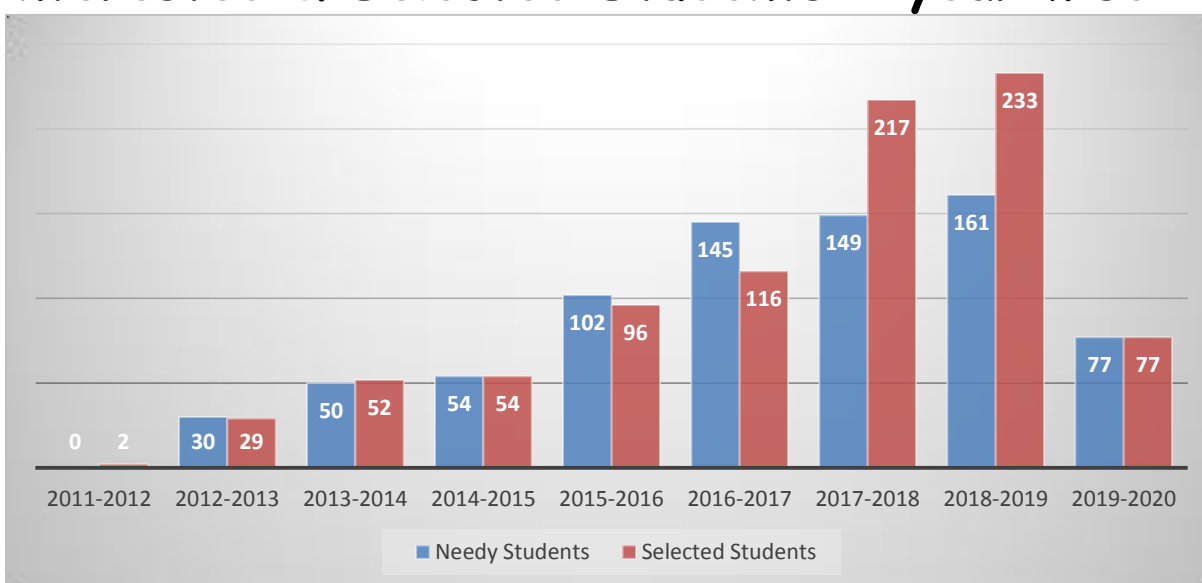

Job needy Students - year wise

NIT Polytechnic, Nagpur

Department of Training and Placement

Consolidated Report (2012 to 2020)

Interested & Selected Students - year wise

NIT Campus & Other Pool Campus - year wise