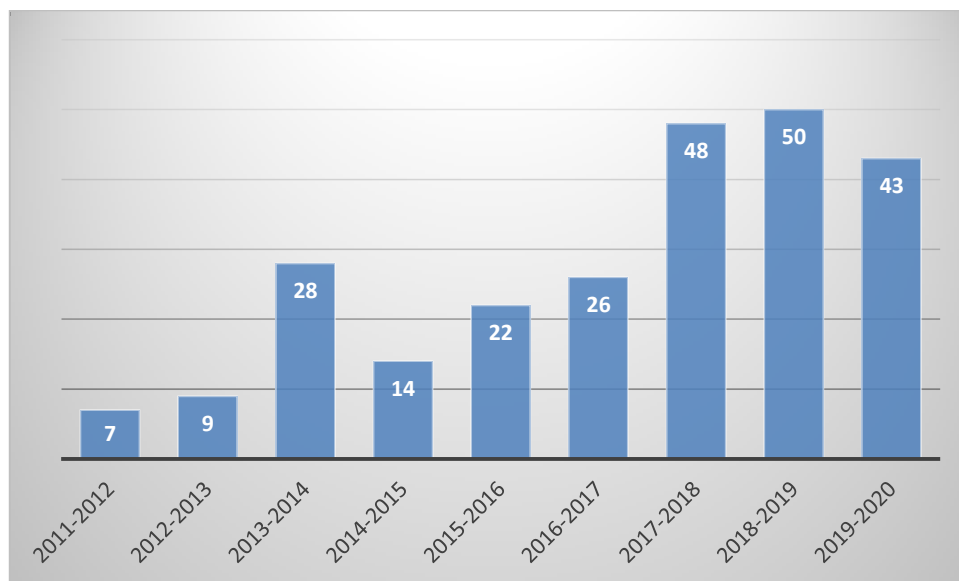

NIT Polytechnic, Nagpur

Department of Training and Placement
Consolidated Report (2012 to 2020)
Selected students - year wise

Total Opportunities Provided - year wise

NIT Polytechnic, Nagpur

Department of Training and Placement
Consolidated Report (2012 to 2020)
Campus Drive Conducted at NIT Campus - year wise