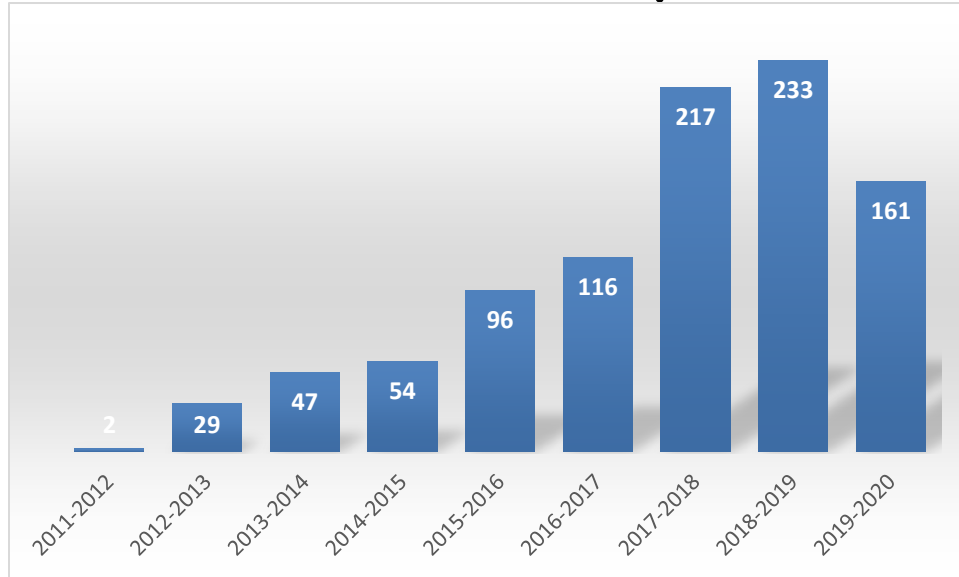

NIT Polytechnic, Nagpur

Department of Training and Placement
Consolidated Report (2012 to 2020)
Selected students - year wise

Total Opportunities Provided - year wise

NIT Polytechnic, Nagpur

Department of Training and Placement
Consolidated Report (2012 to 2020)
Campus Drive Conducted at NIT Campus - year wise