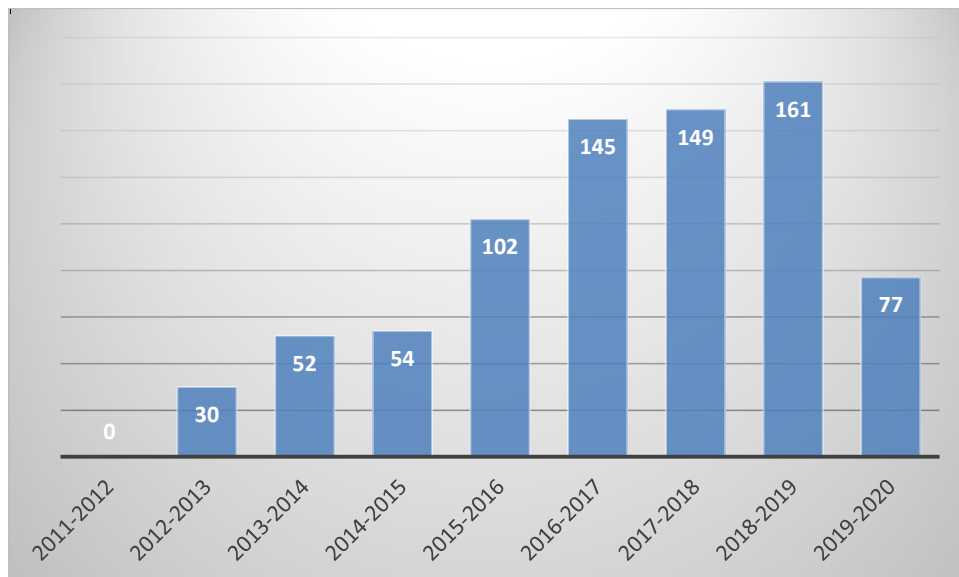

Job needy Students - year wise