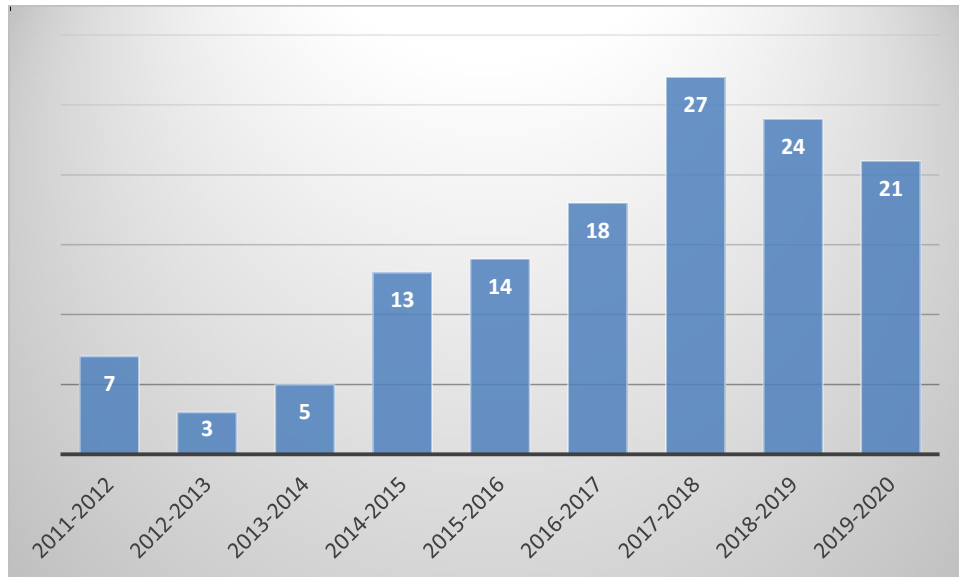

NIT Polytechnic, Nagpur

Department of Training and Placement
Consolidated Report (2012 to 2020)
Selected students - year wise

Total Opportunities Provided - year wise

NIT Polytechnic, Nagpur

Department of Training and Placement
Consolidated Report (2012 to 2020)
Campus Drive Conducted at NIT Campus - year wise